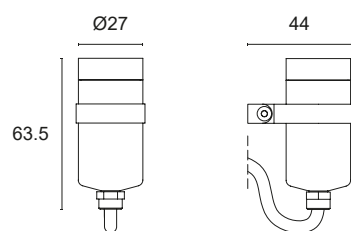

Power LED CRI>80

Power: 3W@350mA

350mA constant current power supply

Series connection, with 70 + 70 cm cables

Installation accessories page 272

Accessories for RGB management page 249

 **MADE IN ITALY**

BASIC CODES

L23.

FINISHES

- 2 Matt black
- 7 Brushed aluminium

LIGHT BAND

- 15 15°
- 25 25°
- 35 35°

LED COLOUR

 **RGB**

Code example: